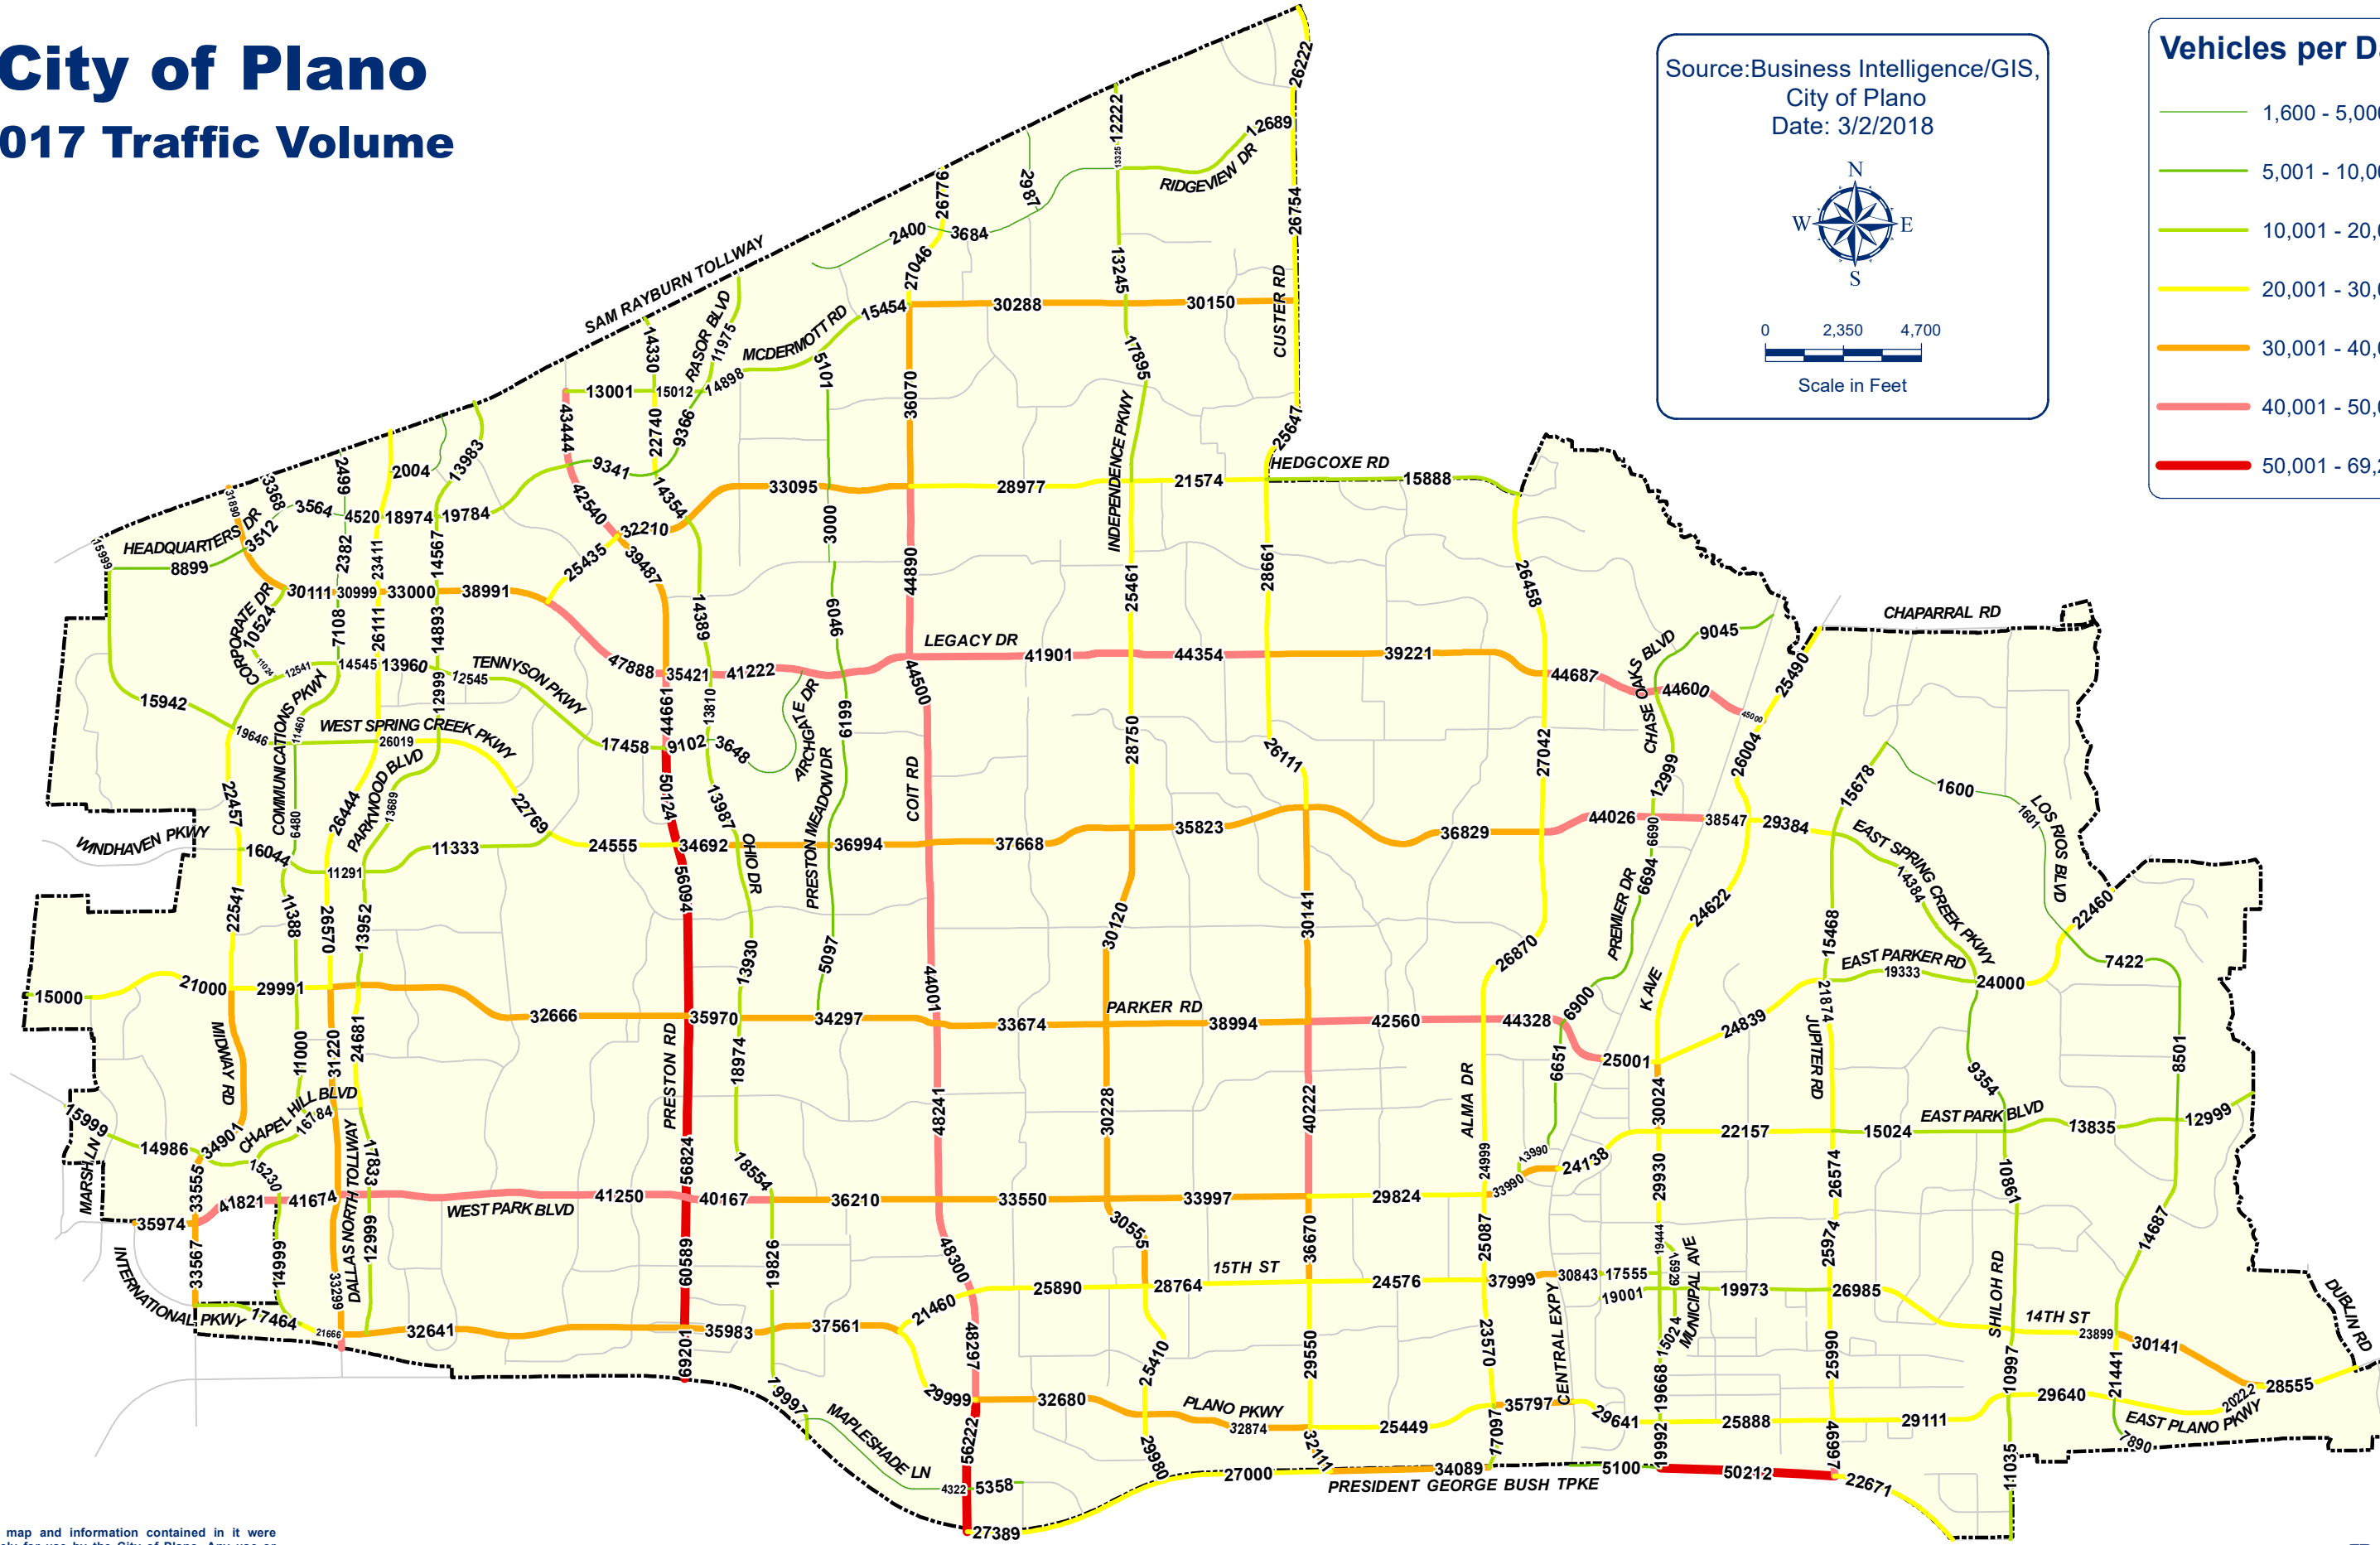

City of Plano 2017 Traffic Volume

Source: Business Intelligence/GIS,
City of Plano
Date: 3/2/2018

Scale in Feet

DISCLAIMER: This map and information contained in it were developed exclusively for use by the City of Plano. Any use or reliance on this map by anyone else is at that party's own risk and without liability to the City of Plano, its officials or employees for any discrepancies, errors, or variances which may exist.