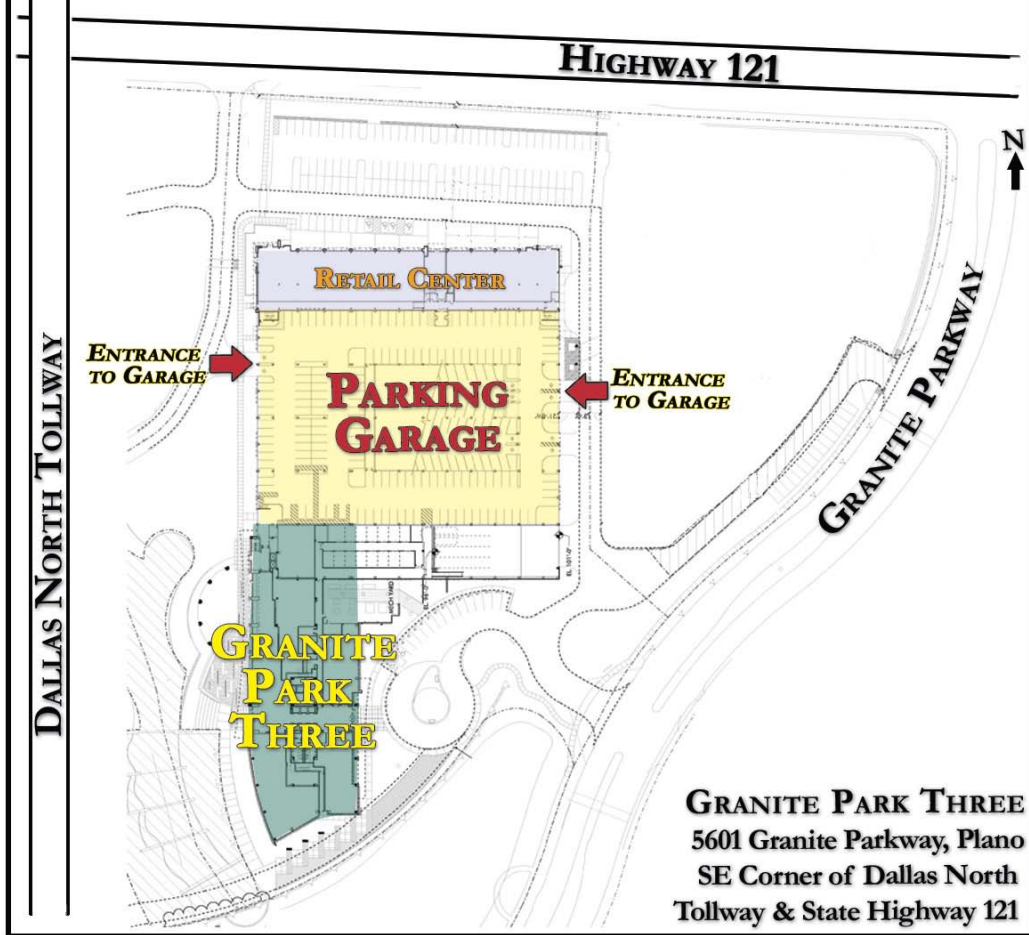

# GRANITE PARK THREE ACCESS MAP

**GRANITE PARK THREE**  
5601 Granite Parkway, Plano  
SE Corner of Dallas North  
Tollway & State Highway 121