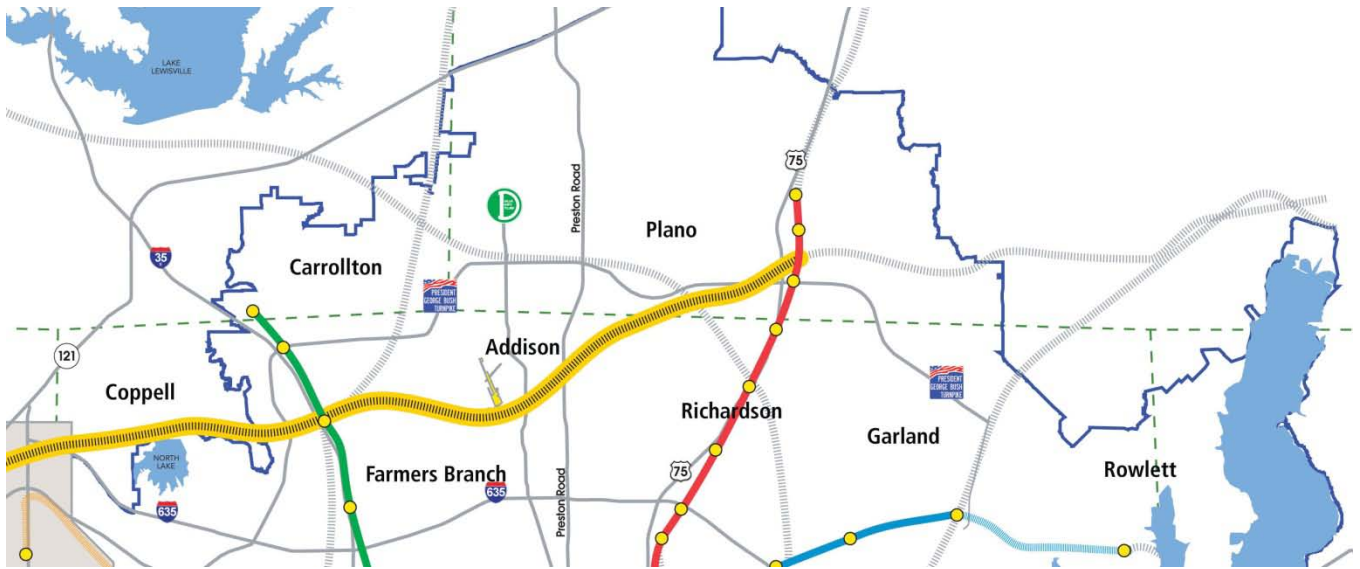

DART Proposed Cotton Belt Corridor

LEGEND

- COTTON BELT CORRIDOR
- DART RAIL**
- BLUE LINE
- RED LINE
- GREEN LINE (OPENS 2010)
- FUTURE ORANGE LINE
- FUTURE BLUE LINE
- TRINITY RAILWAY EXPRESS
- SERVICE AREA BOUNDARY
- OTHER RAIL**
- RAILROAD CORRIDORS